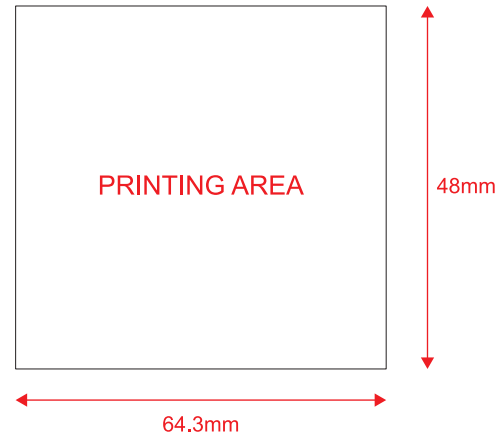

11mm

PRINTING AREA
6mm

50.6mm

22.6mm

72.9mm

15.2mm

PRINTING AREA

48mm

64.3mm

Item No:	CH312
Scale:	1:1
Version:	
Drawn By:	Cherry
Date:	2015/07/28

Printing

Finish