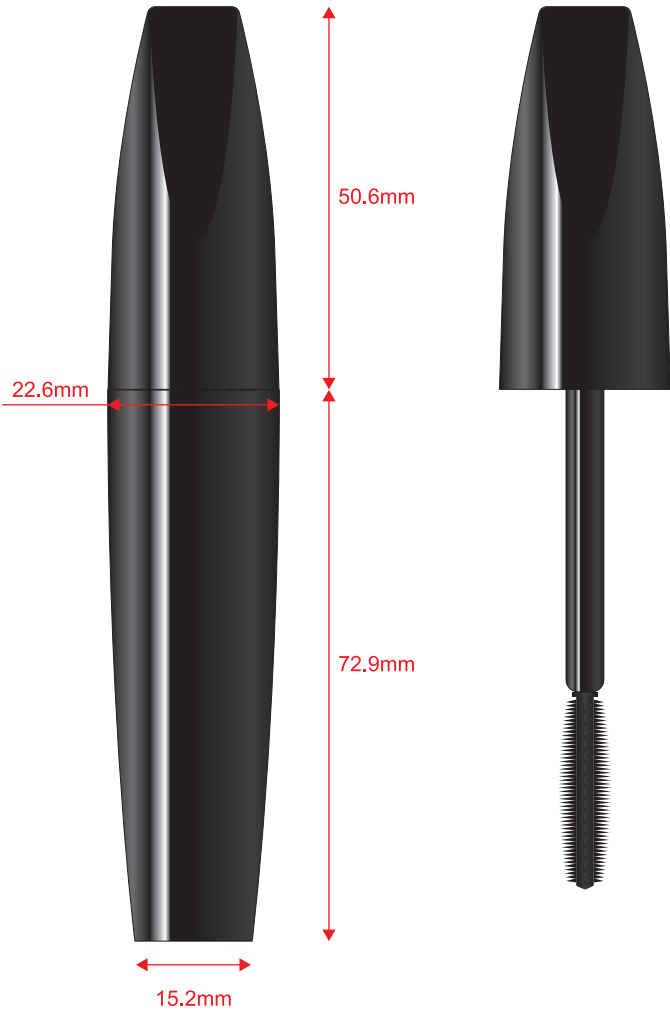

11mm

PRINTING AREA
6mm

50.6mm

22.6mm

72.9mm

15.2mm

PRINTING AREA

48mm

64.3mm

Item No:	CH312
Scale:	1:1
Version:	
Drawn By:	Cherry
Date:	2015/07/28

Printing

Finish